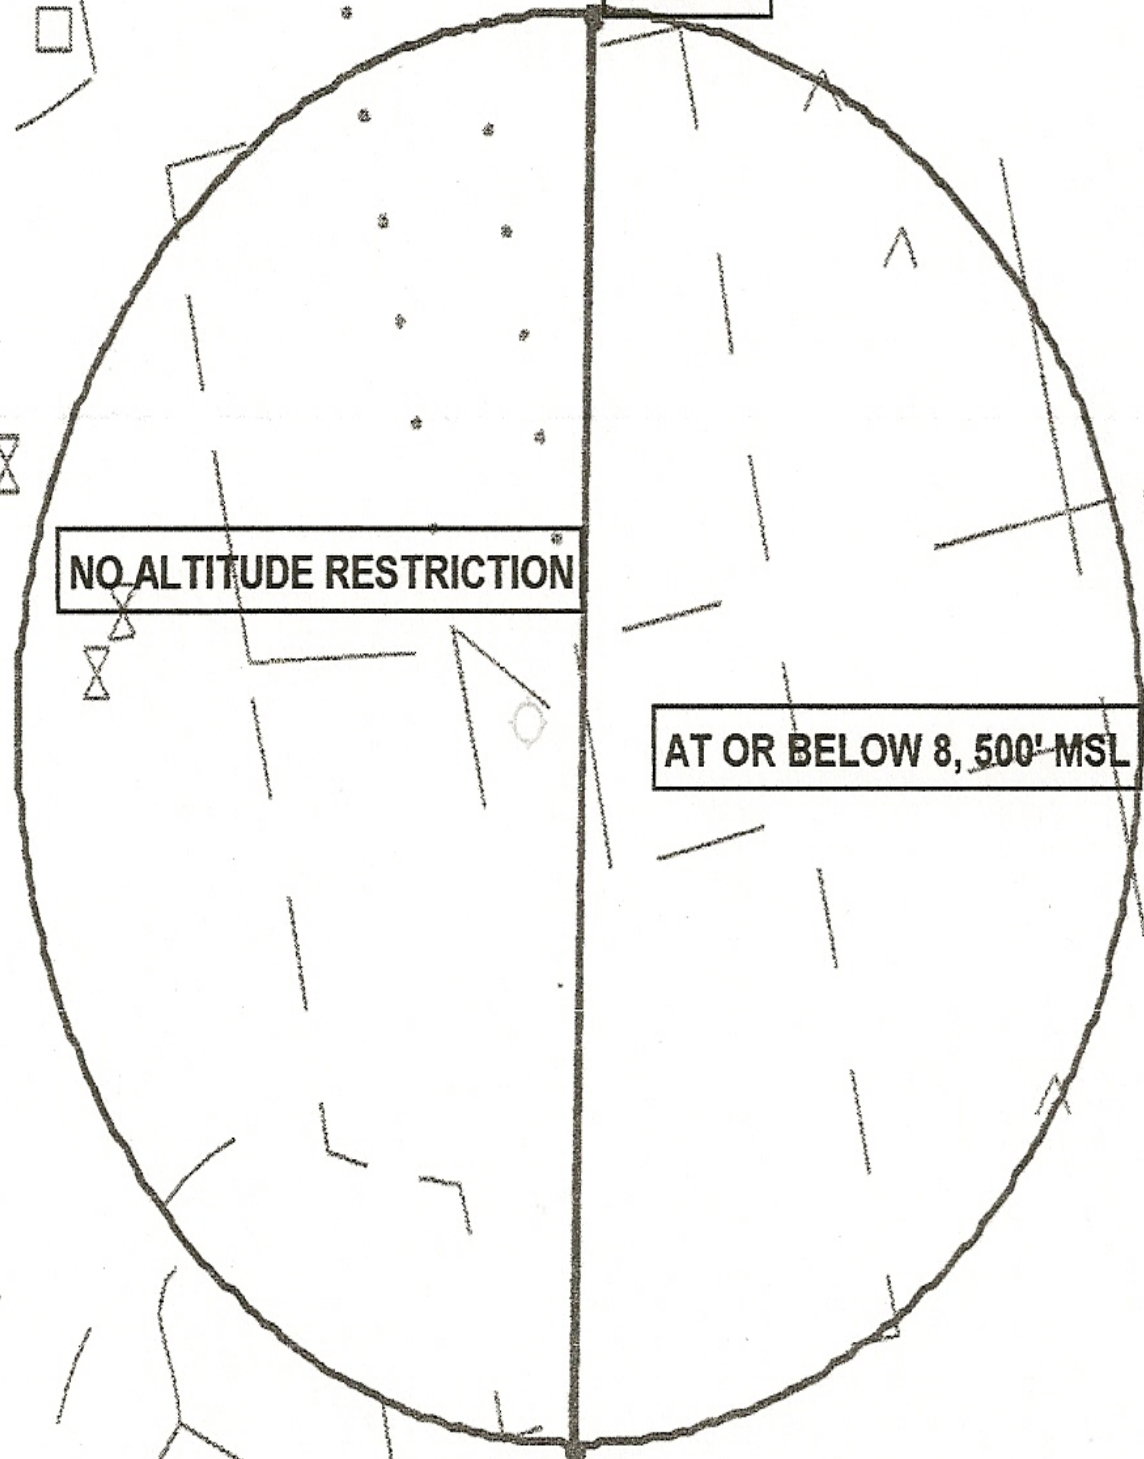

EFFECTIVE 3/1/2010
VFR ALTITUDE ASSIGNMENTS

HDG 010

NO ALTITUDE RESTRICTION

AT OR BELOW 8,500' MSL

HDG 170

• FREQUENCIES

- UHF
- VHF
- COLORADO SPRINGS
- Arrival 118.5 239.02
- Departure 124.0 257.87
- Tower Local West 119.9 360.6
- Tower Local East 133.15 335.55
- Ground Control 121.7 348.6
- Clearance Delivery 134.45 363.12
- ATIS 125.0 254.3
- VOT 110.4
- ASOS 162.47
- UNICOM – CJC 122.95
- UNICOM – CUTTER 125.3
- AFSS 122.25 transmit / receive
- (cannot reach FSS on the ground at COS)